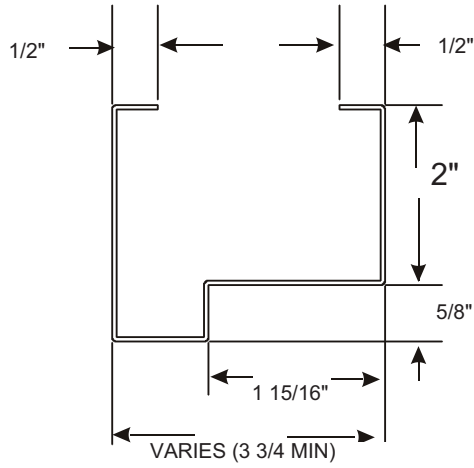

TECHNICAL DATA SHEET

F - 100 - 02 STANDARD M SERIES FRAMES PROFILES

Issue Date: January 2006

REVISED : 02/01/2009