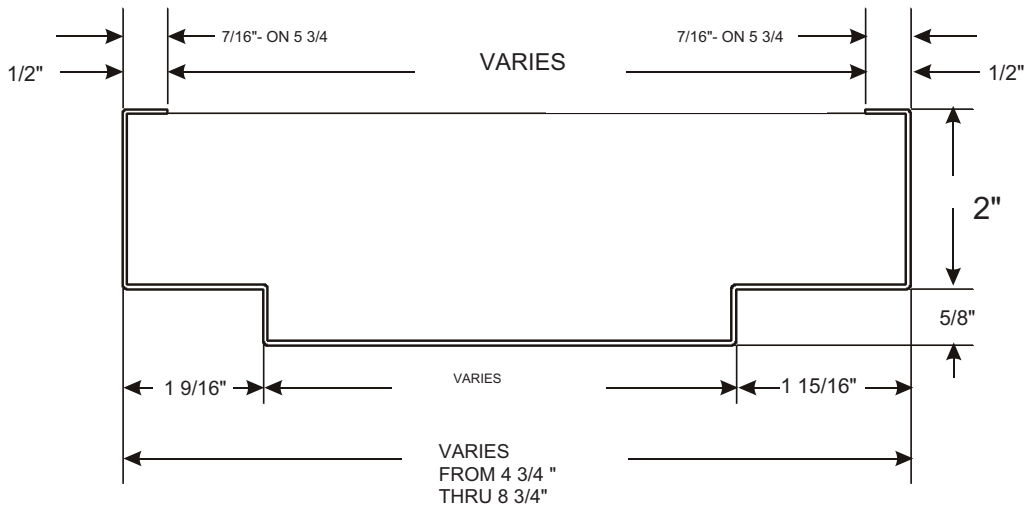

TECHNICAL DATA SHEET

F - 100 - 02 STANDARD M SERIES FRAMES PROFILES

Issue Date: January 2006

REVISED : 02/01/2009